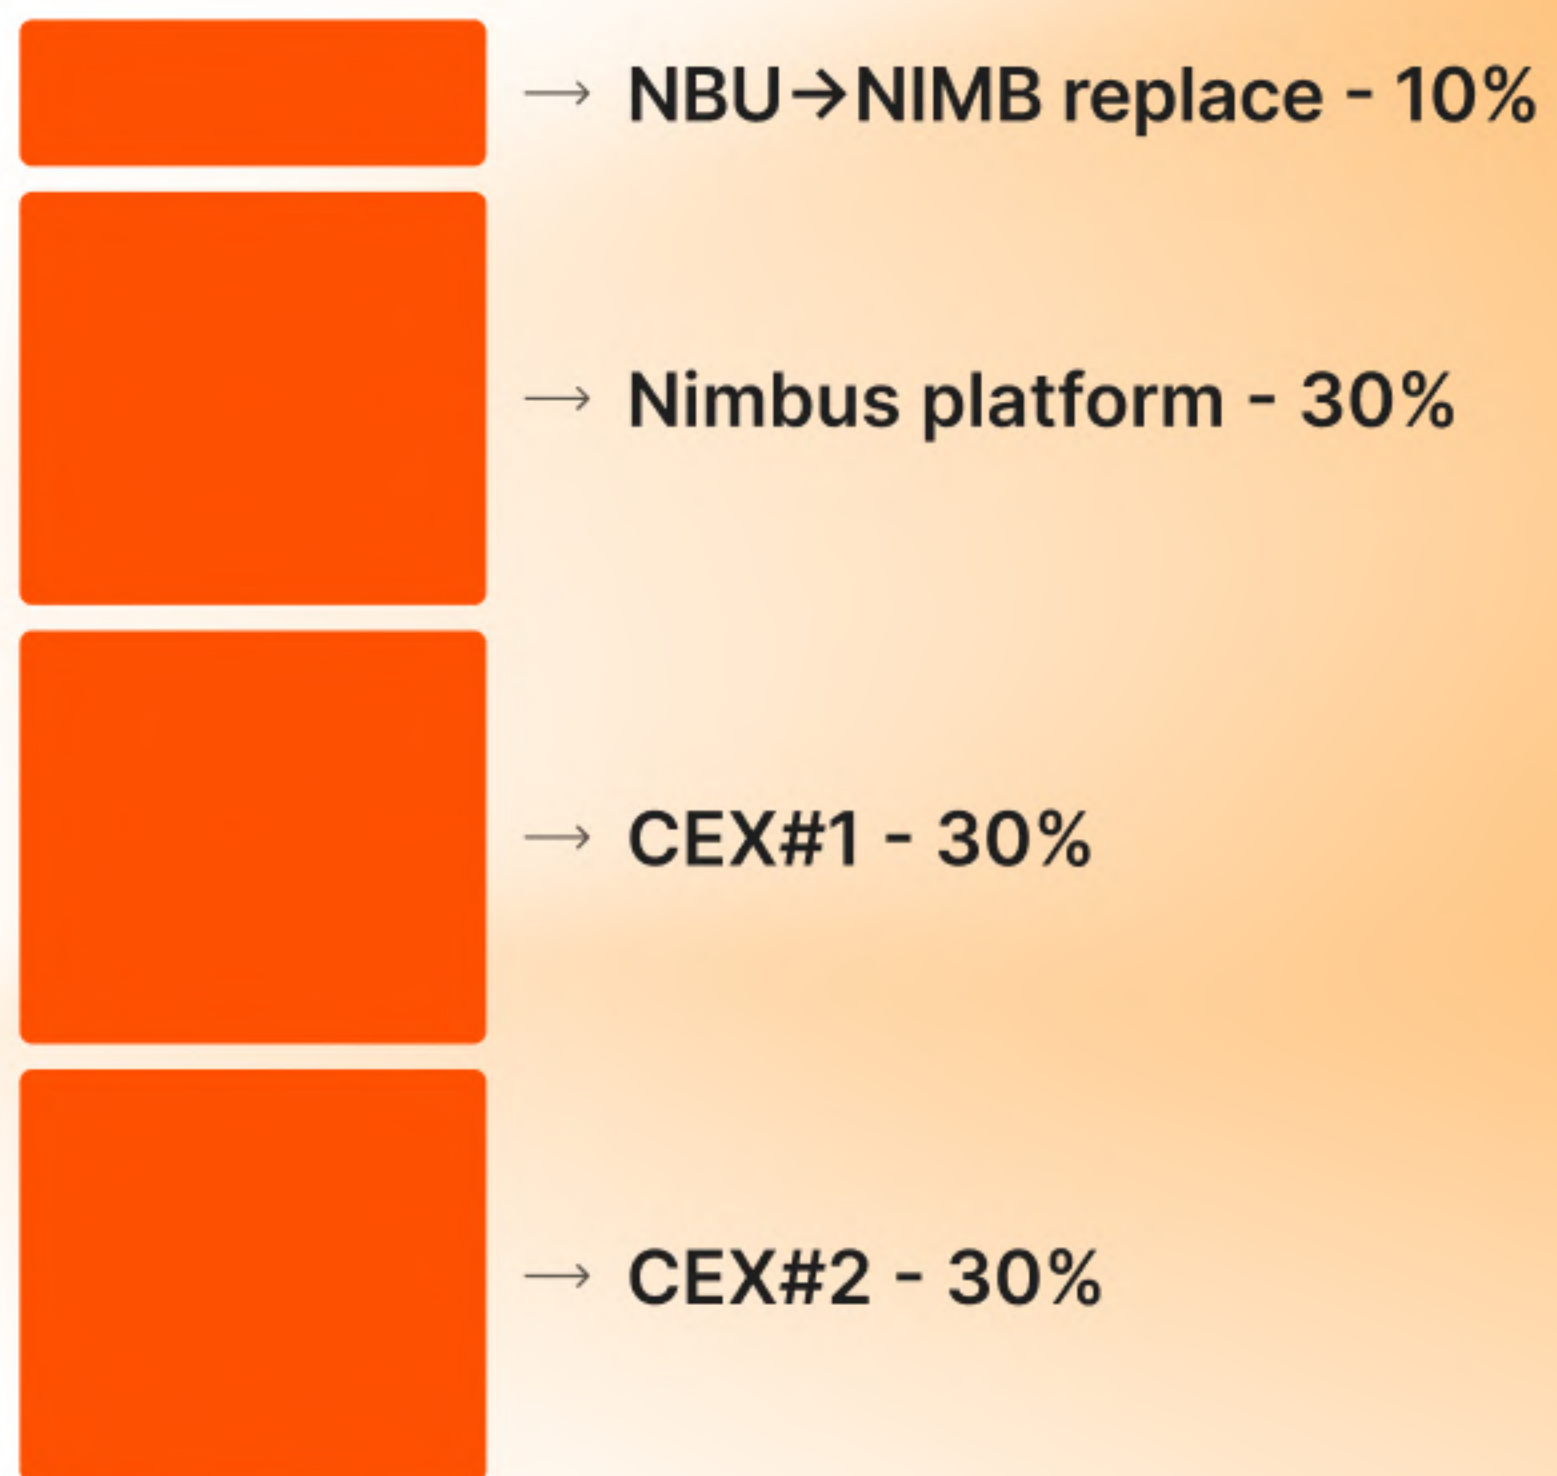

NIMB Token

Maximum issue limit is 10 000 000 000

NIMB (refactored NBU smart contract).

Token distribution managed by core smart contract.

NIMBUS
NEW UTILITY
TOKEN