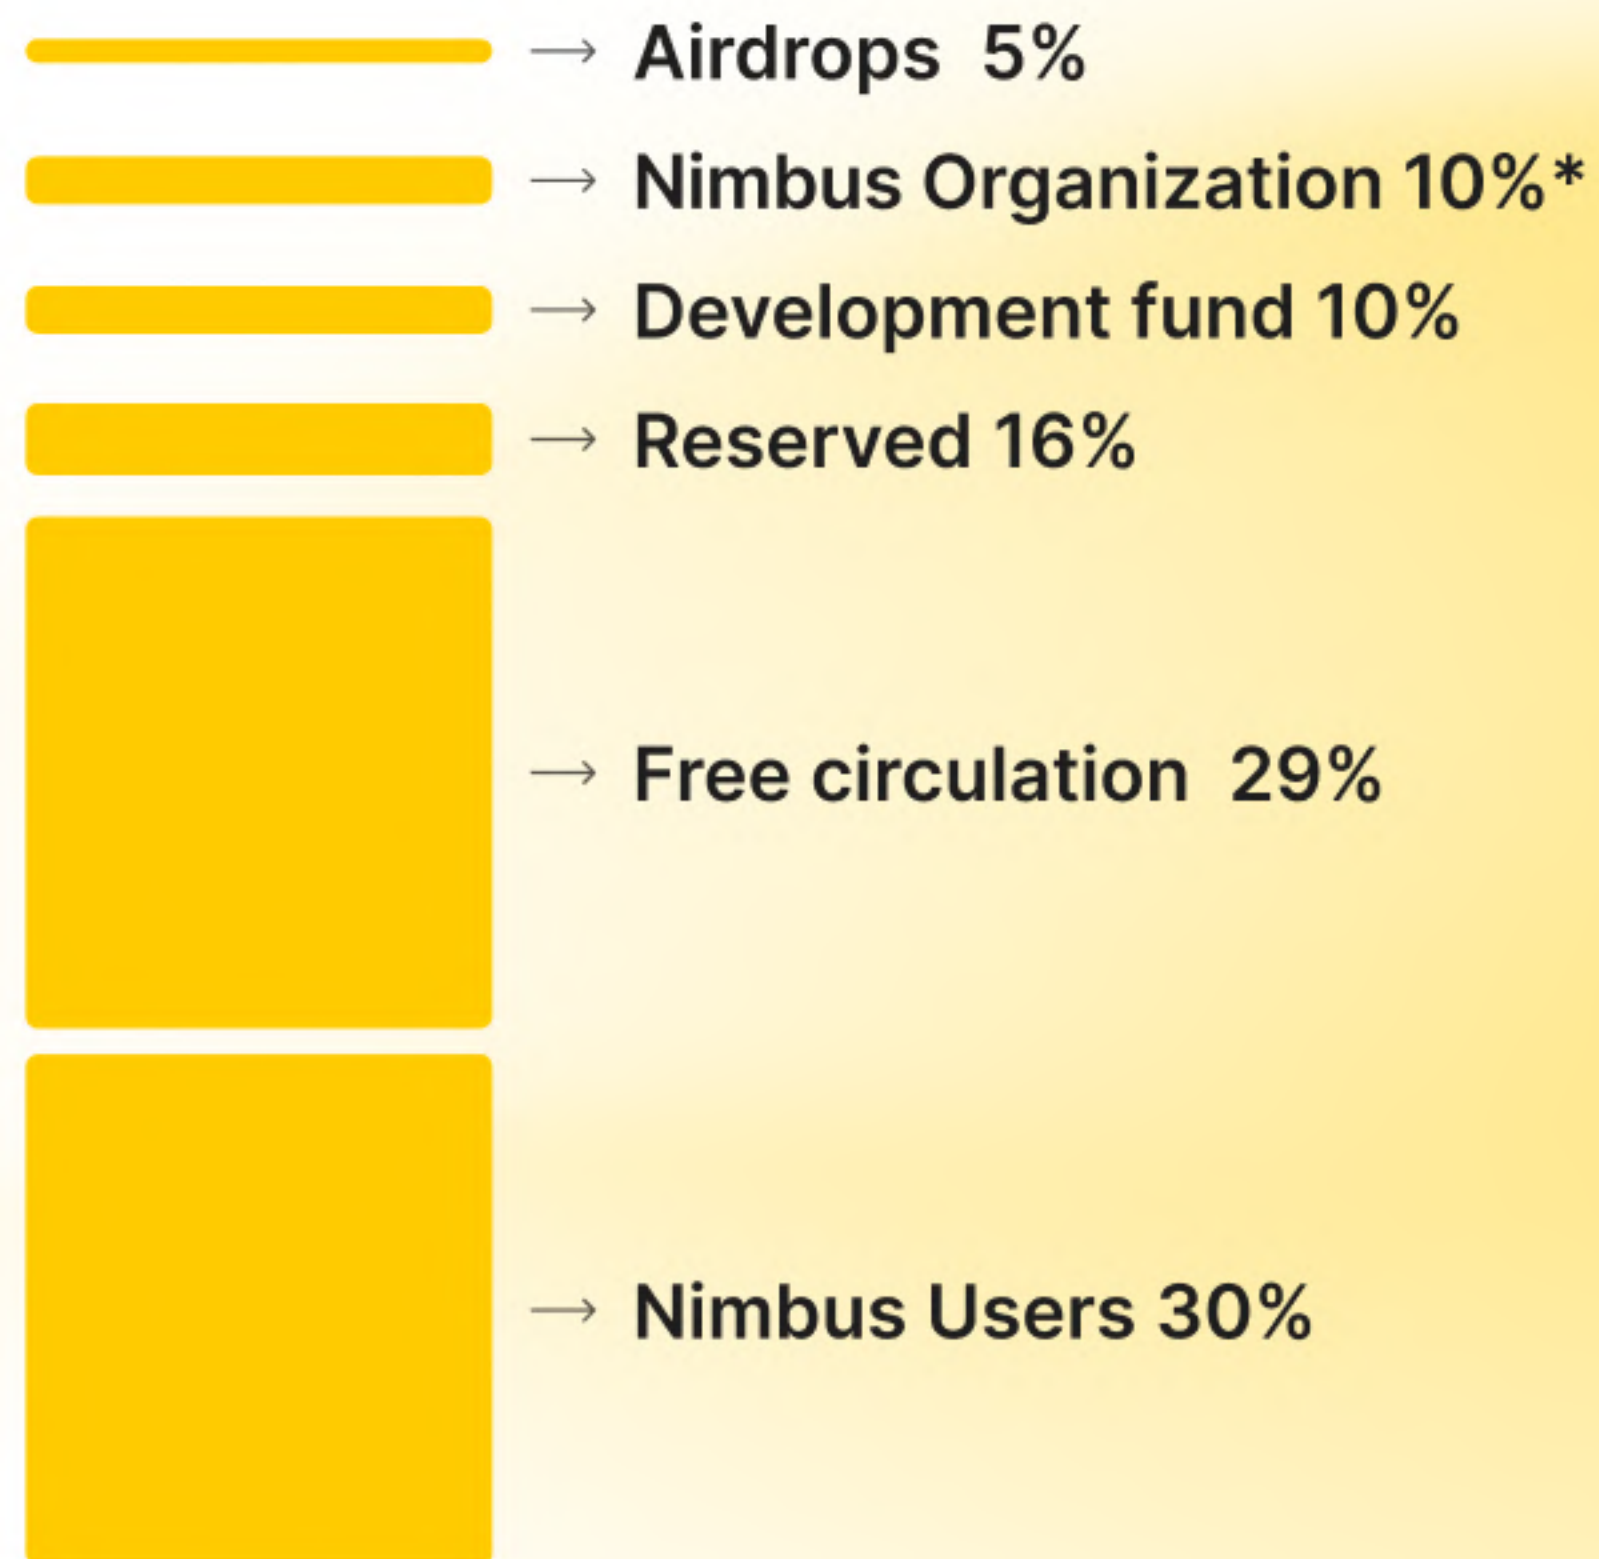

GNBU Token

Initial total supply of 100 000 000 GNBU.
Token distribution managed by core smart contract.

NIMBUS GOVERNANCE TOKEN
NIMBUS GOVERNANCE TOKEN
NIMBUS GOVERNANCE TOKEN